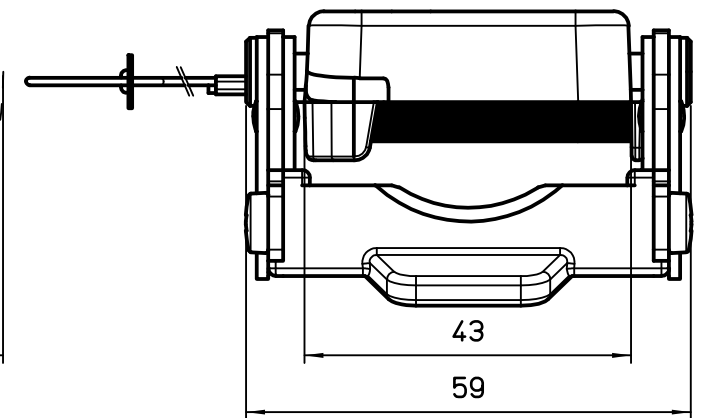

Diritti riservati All rights reserved

REV.	DATE	SIGNATURE		
Dimensions in mm			Simplified representation with dimensions without tolerance	
Original Size A4			CHCR 24 G	Scale 1:1
Date 13/09/22				
Sign. S.Diasparra				