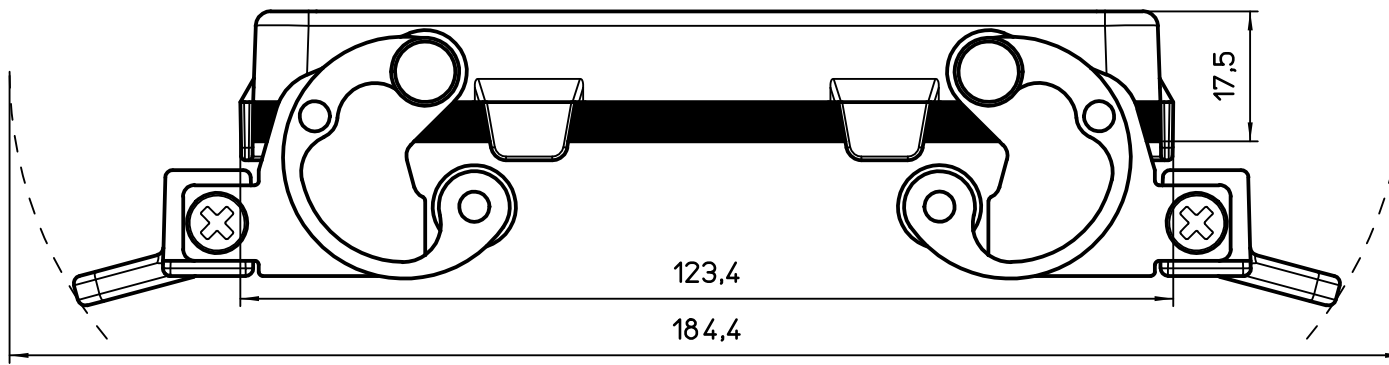

Diritti riservati All rights reserved

REV.	DATE	SIGNATURE		
Dimensions in mm			Simplified representation with dimensions without tolerance	
Original Size A4			CHCR 24 G	Scale 1:1
Date 13/09/22				
Sign. S.Diasparra				